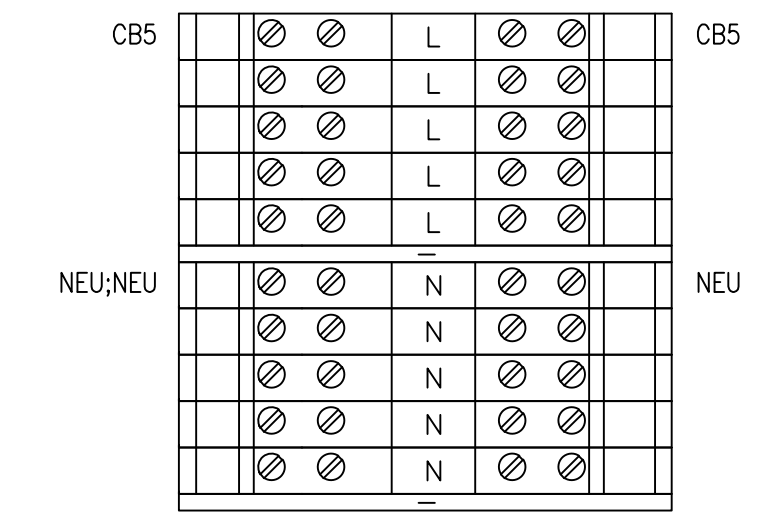

TBPP LAYOUT

3044102 - 28
 3044128 - 11
 3047028 - 1

TBCT1 LAYOUT

3044102 - 6
 3047028 - 1

TBCT2 LAYOUT

3047400 - 6
 3034442 - 3
 3034468 - 3
 3047426 - 1

TBAC LAYOUT

3044571 - 10
 3047170 - 1

Instructions:
 Include this Sheet as shown.