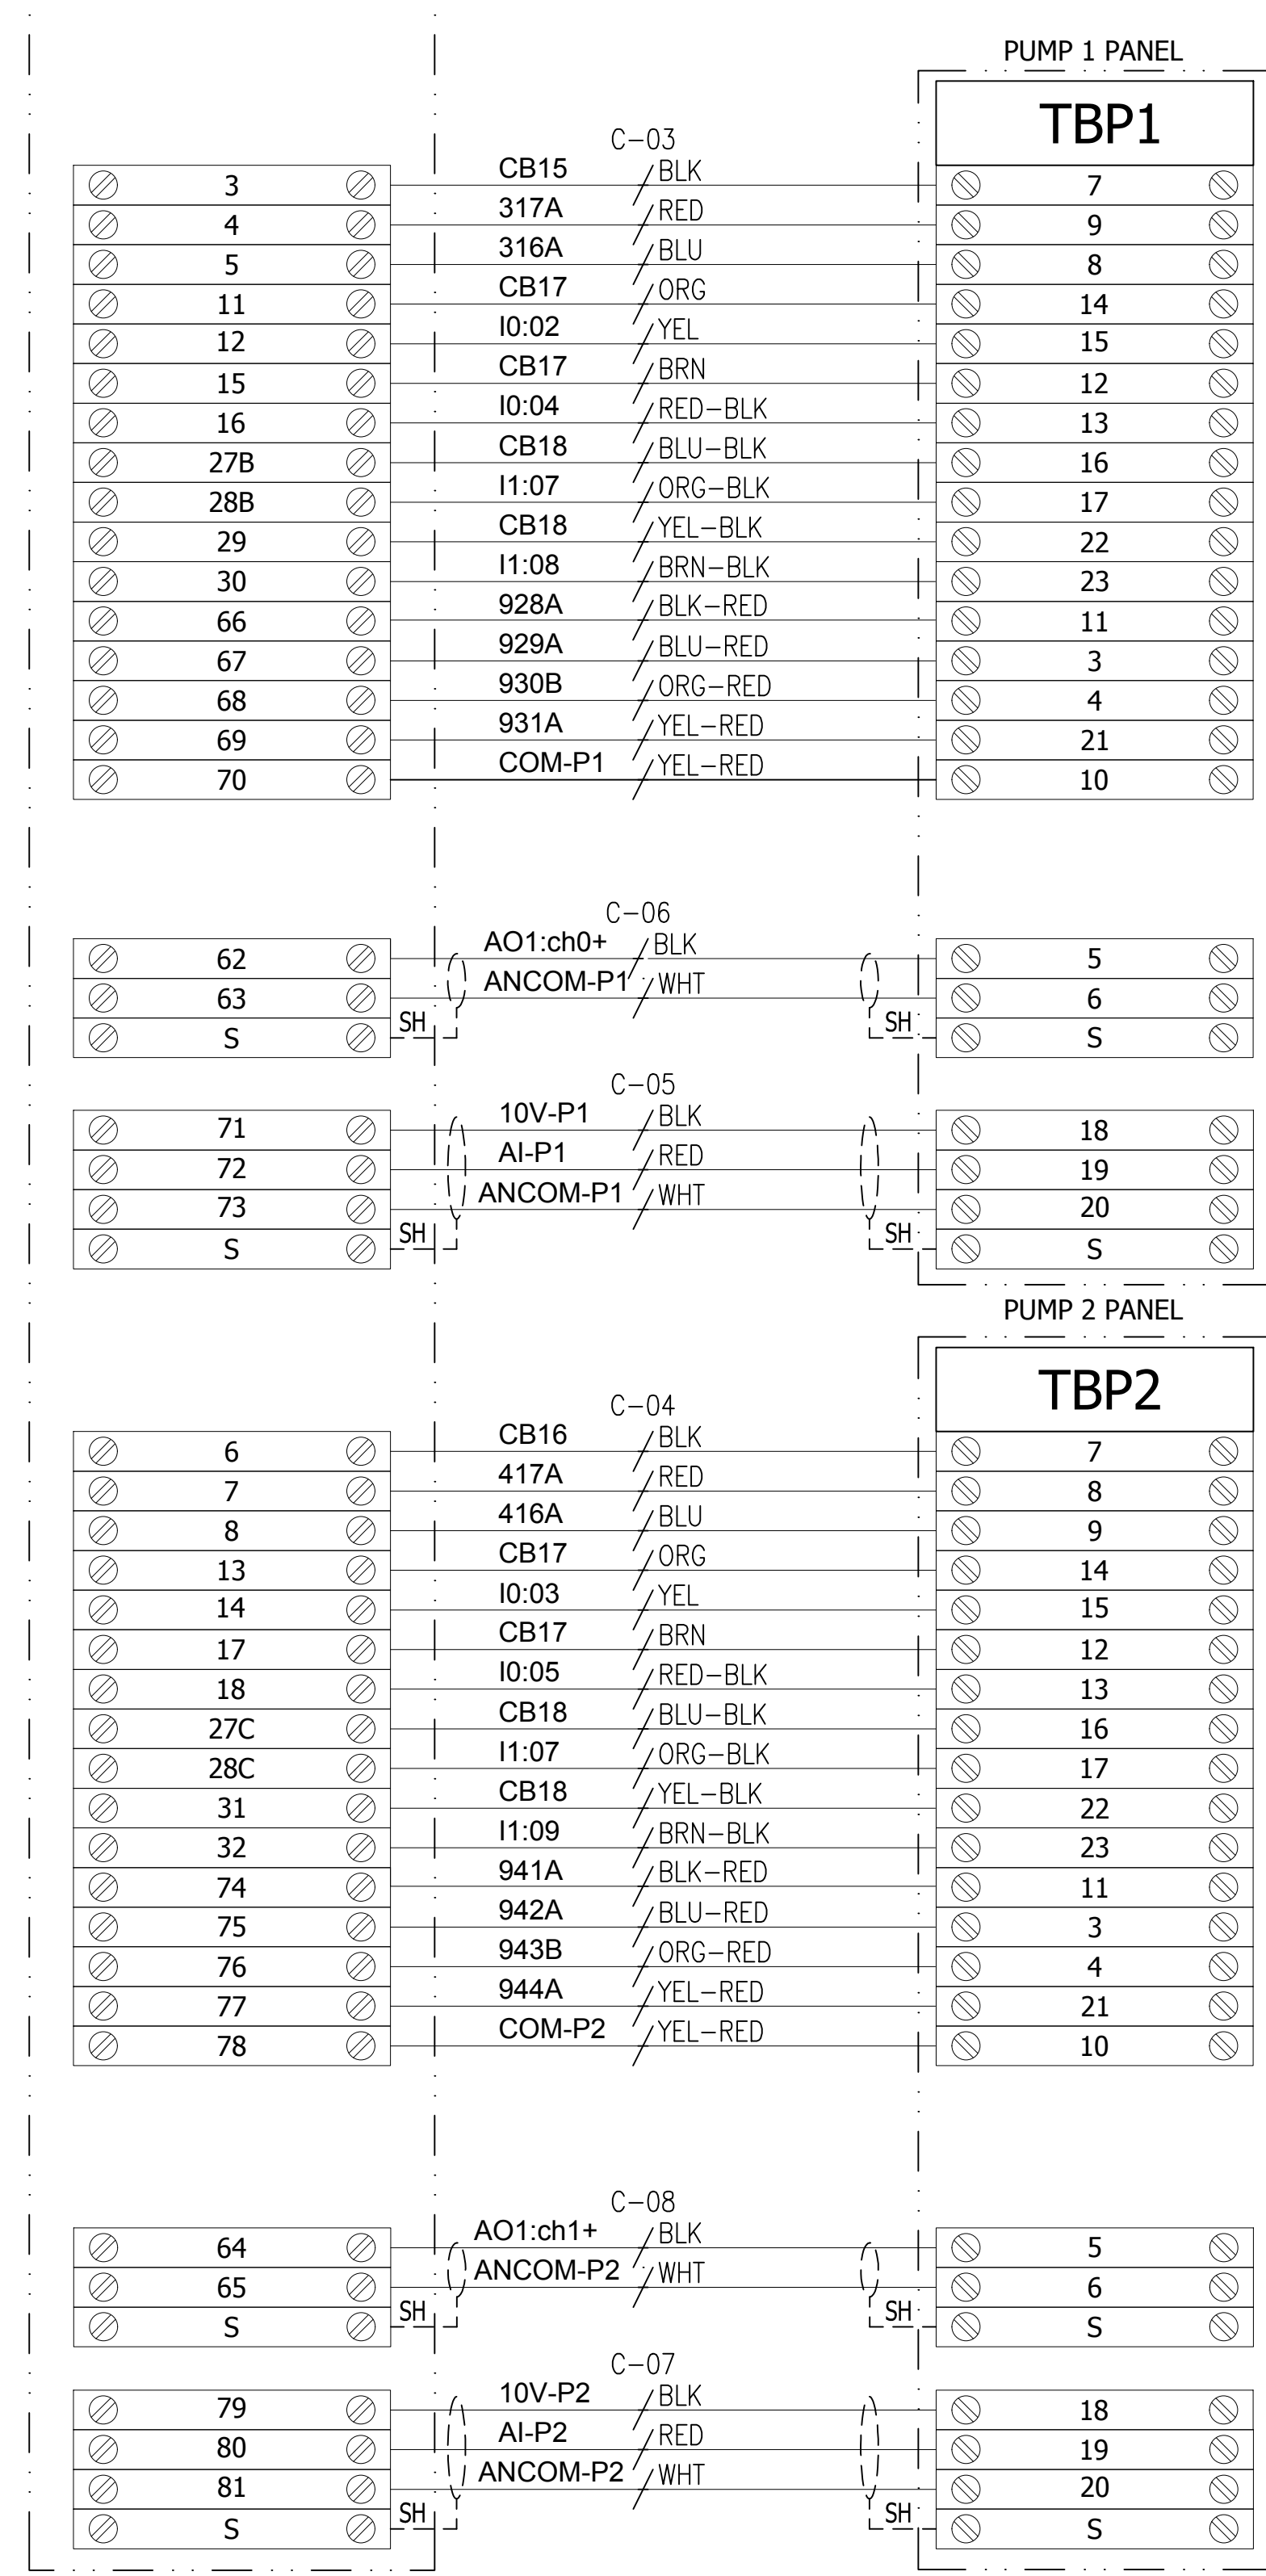

Instructions:
Omit the Distribution Options when finalizing this sheet.

Control Panel - Panel to Panel Wiring Distribution.dwg

SHEET NO.
DS-31.1

DATE: 9/01/2016

SEE NOTE #10 ON SHEET DS-0.1