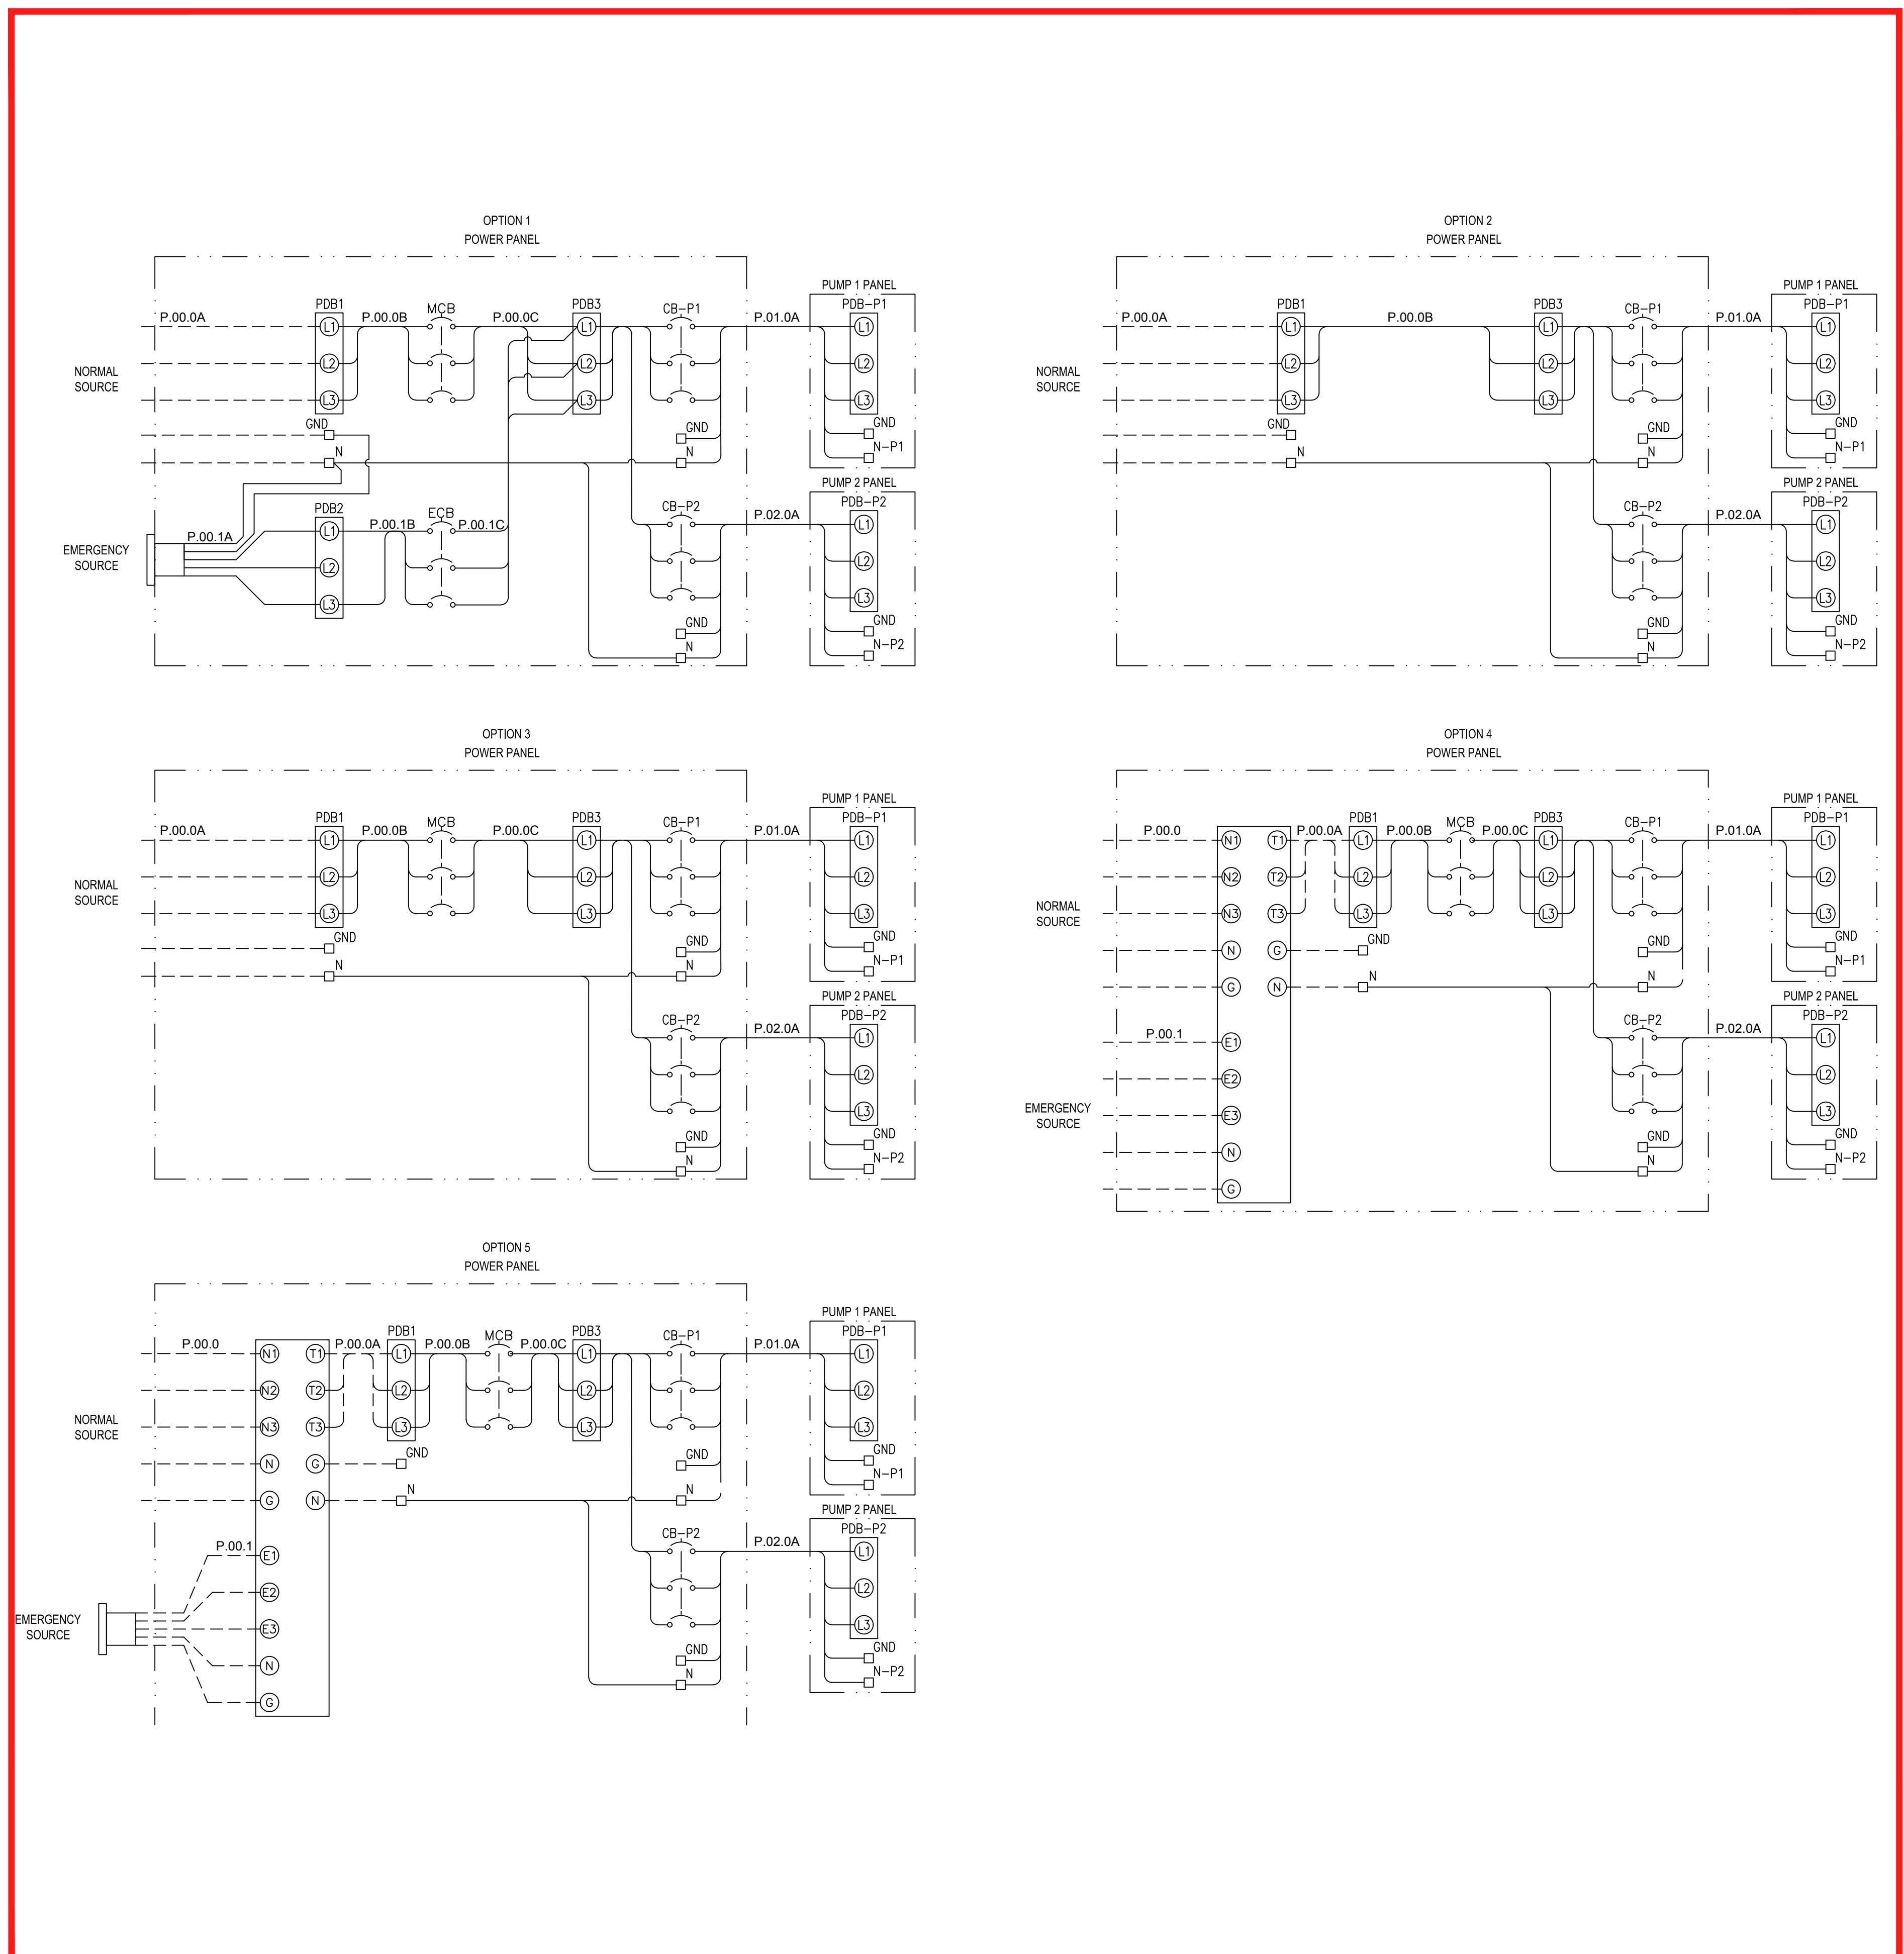

Instructions:
Omit the Distribution Options when finalizing this sheet.

Control Panel - Panel to Panel Wiring Distribution.dwg

SHEET NO.
DS-31.1

DATE: 9/01/2016

SEE NOTE #10 ON SHEET DS-0.1